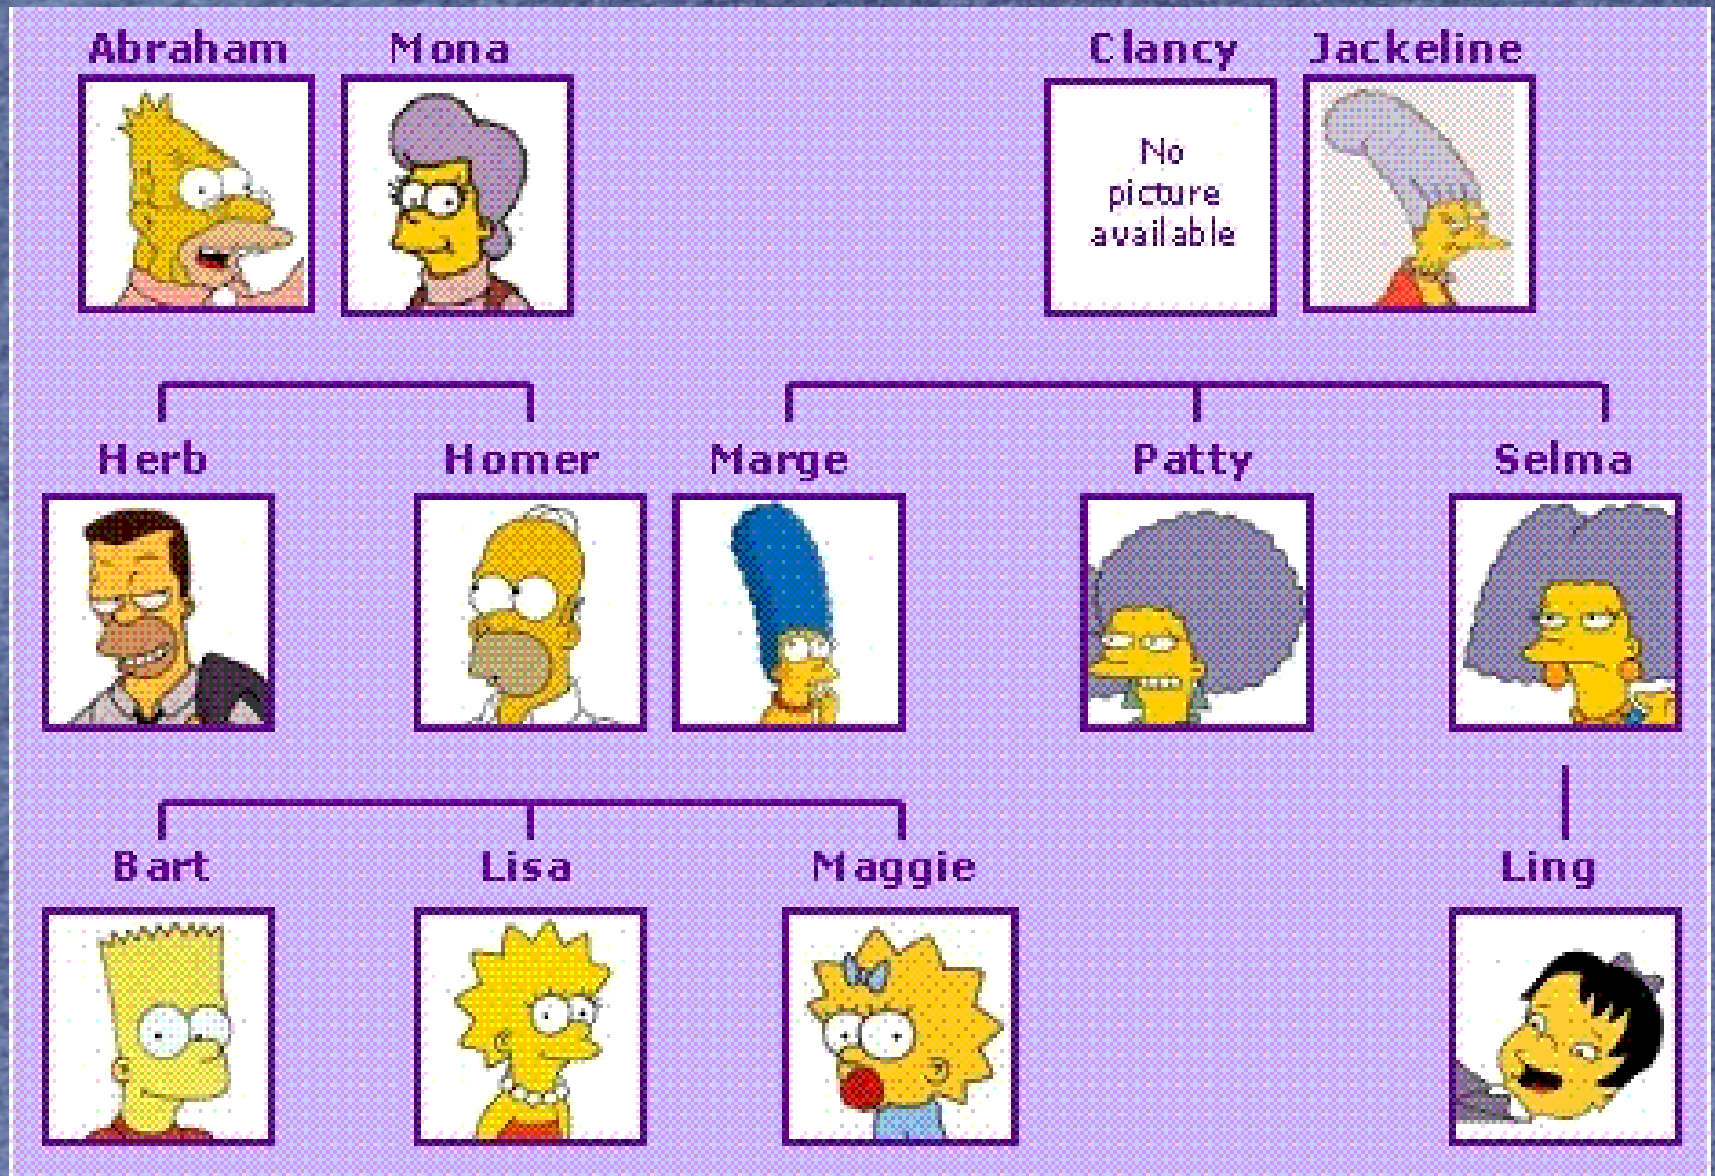

MY FAMILY

- My name is Lisa
- I'm 8 years old

She is my mother,
Marge Simpson

- . She's thin and tall
- . She has long blue hair
- . She has big eyes
and a big mouth

He is my father, Homer Simpson

. He likes 😊 drinking beer and watching TV

. He doesn't like 😞 Flanders and working

He is my brother, Bart Simpson

. He's wearing a red t-shirt, blue shorts and blue and white shoes.

She is my sister, Maggie Simpson

- . She can crawl
- . She can smile

- . She can't walk
- . She can't speak

We all...

Dance

Swim in a lake

Go to the cinema

Play instruments

Drive a car

MY FAMILY TREE

TRY ME

**WHAT ABOUT
YOUR FAMILY?**